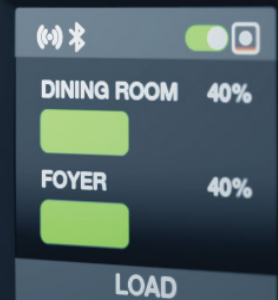

Flexible Load Control

Flexible Load Control delivers you the power to monitor, control and automate every circuit in your home. Savant Power modules installed in a standard electrical panel can monitor and control every circuit in the home optimizing energy usage, allowing flexibility to identify and shed non-critical loads during peak-rate periods.